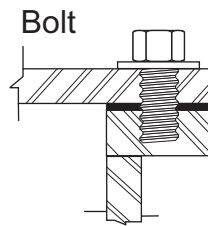

Round Standard Sizes*	
A	B
12.75	16.75
14.00	18.00
16.00	20.00
18.00	22.00
19.00	23.00
20.00	24.00
24.00	28.00
26.00	30.00

Clear opening = Interior (A).
 D - Evenly spaced mounting holes
 (3-5/8" Max between holes)
 All dimensions in inches.
 *Custom sizes are available.

Combing Mounting Options

Mounting Materials

Standard Options

Standard options include a stainless steel pipe fitting for the cover and a drop flop handle. Contact us for custom options.

Drop Flop Handle

1/2" dia. SS Round Bar
1/2" sch 80 SS Pipe

Oval Standard Sizes*

Interior		Exterior	
A	D	B	E
15	23	19	27
18	24	22	28
18	30	22	34
20	34	24	38

Clear opening = Interior (A/D)
 G - Evenly spaced mounting holes
 (3-5/8" Max between holes)
 All dimensions in inches.
 *Custom sizes are available.

Combing Mounting Options

Mounting Materials

SS Flat Head Socket

SS Hex Bolt

SS Stud w/Plug Weld

Brass Hex Nut
 SS Washer

Standard Options

Standard options include a stainless steel pipe fitting for the cover and a drop flop handle. Contact us for custom options.