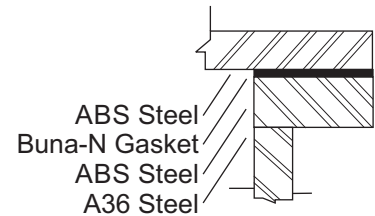

Valley Nut and Bolt Co.

10111 Tilley Road South, Olympia, WA 98512-9143
 800 562 8968 | 360 754 4877 | Fax: 360 357 9383
 www.valleynutandbolt.com

Combing Mount Circular Manhole Assembly

Plain view with bolting options. Not to scale. 08/2013

Round Standard Sizes*	
A	B
12.75	16.75
14.00	18.00
16.00	20.00
18.00	22.00
19.00	23.00
20.00	24.00
24.00	28.00
26.00	30.00

Clear opening = Interior (A).
 D - Evenly spaced mounting holes
 (3-5/8" Max between holes)
 All dimensions in inches.
 *Custom sizes are available.

Combing Mounting Options

Mounting Materials

Standard Options

Standard options include a stainless steel pipe fitting for the cover and a drop flop handle. Contact us for custom options.

Drop Flop Handle

1/2" dia. SS Round Bar
1/2" sch 80 SS Pipe

Oval Standard Sizes*

Interior		Exterior	
A	D	B	E
15	23	19	27
18	24	22	28
18	30	22	34
20	34	24	38

Clear opening = Interior (A/D)
 G - Evenly spaced mounting holes
 (3-5/8" Max between holes)
 All dimensions in inches.
 *Custom sizes are available.