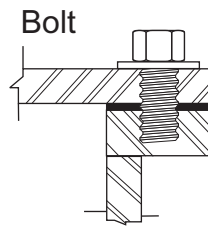

Combing Mounting Options

Mounting Materials

Standard Options

Standard options include a stainless steel pipe fitting for the cover and a drop flop handle. Contact us for custom options.

Drop Flop Handle

1/2" dia. SS Round Bar
1/2" sch 80 SS Pipe

Valley Nut and Bolt Co.

10111 Tilley Road South, Olympia, WA 98512-9143
 800 562 8968 | 360 754 4877 | Fax: 360 357 9383
 www.valleynutandbolt.com

Combing Mount Oval Manhole Assembly

Plain view with bolting options. Not to scale. 08/2013

Oval Standard Sizes*

Interior		Exterior	
A	D	B	E
15	23	19	27
18	24	22	28
18	30	22	34
20	34	24	38

Clear opening = Interior (A/D)
 G - Evenly spaced mounting holes
 (3-5/8" Max between holes)
 All dimensions in inches.
 *Custom sizes are available.

Combing Mounting Options

Mounting Materials

SS Flat Head Socket

SS Hex Bolt

SS Stud w/Plug Weld

Brass Hex Nut
 SS Washer

Standard Options

Standard options include a stainless steel pipe fitting for the cover and a drop flop handle. Contact us for custom options.