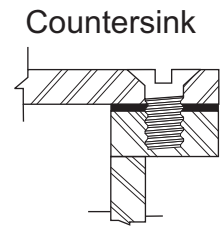

Combing Mounting Options