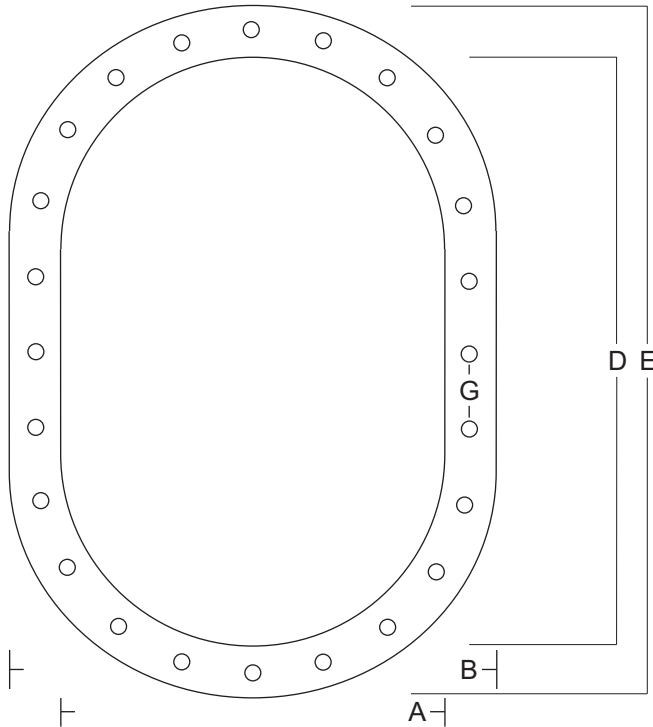

Round Standard Sizes*	
A	B
12.75	16.75
14.00	18.00
16.00	20.00
18.00	22.00
19.00	23.00
20.00	24.00
24.00	28.00
26.00	30.00

Clear opening = Interior (A).
 D - Evenly spaced mounting holes
 (3-5/8" Max between holes)
 All dimensions in inches.
 *Custom sizes are available.

Combing Mounting Options

Mounting Materials

Standard Options

Standard options include a stainless steel pipe fitting for the cover and a drop flop handle. Contact us for custom options.

Drop Flop Handle

1/2" dia. SS Round Bar
1/2" sch 80 SS Pipe

Valley Nut and Bolt Co.

10111 Tilley Road South, Olympia, WA 98512-9143
 800 562 8968 | 360 754 4877 | Fax: 360 357 9383
 www.valleynutandbolt.com

Combing Mount Oval Manhole Assembly

Plain view with bolting options. Not to scale. 08/2013

Oval Standard Sizes*

Interior		Exterior	
A	D	B	E
15	23	19	27
18	24	22	28
18	30	22	34
20	34	24	38

Clear opening = Interior (A/D)
 G - Evenly spaced mounting holes
 (3-5/8" Max between holes)
 All dimensions in inches.
 *Custom sizes are available.