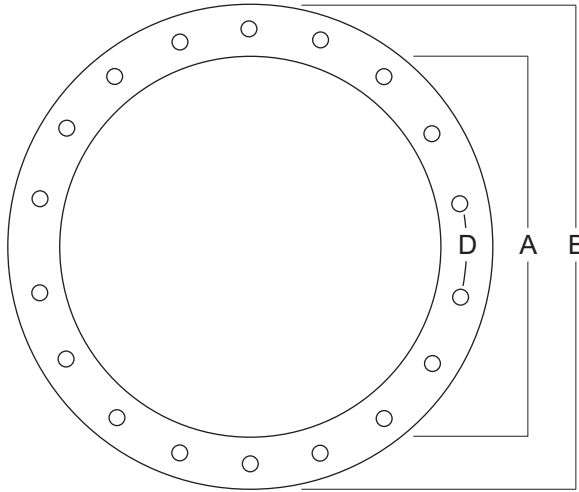

Valley Nut and Bolt Co.

10111 Tilley Road South, Olympia, WA 98512-9143
 800 562 8968 | 360 754 4877 | Fax: 360 357 9383
 www.valleynutandbolt.com

Combing Mount Circular Manhole Assembly

Plain view with bolting options. Not to scale. 08/2013

Round Standard Sizes*	
A	B
12.75	16.75
14.00	18.00
16.00	20.00
18.00	22.00
19.00	23.00
20.00	24.00
24.00	28.00
26.00	30.00

Clear opening = Interior (A).
 D - Evenly spaced mounting holes
 (3-5/8" Max between holes)
 All dimensions in inches.
 *Custom sizes are available.

Combing Mounting Options

Mounting Materials

Standard Options

Standard options include a stainless steel pipe fitting for the cover and a drop flop handle. Contact us for custom options.

Drop Flop Handle

1/2" dia. SS Round Bar
1/2" sch 80 SS Pipe

Oval Standard Sizes*

Interior		Exterior	
A	D	B	E
15	23	19	27
18	24	22	28
18	30	22	34
20	34	24	38

Clear opening = Interior (A/D)
 G - Evenly spaced mounting holes
 (3-5/8" Max between holes)
 All dimensions in inches.
 *Custom sizes are available.