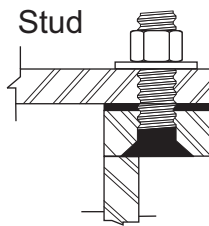

Round Standard Sizes*	
A	B
12.75	16.75
14.00	18.00
16.00	20.00
18.00	22.00
19.00	23.00
20.00	24.00
24.00	28.00
26.00	30.00

Clear opening = Interior (A).
 D - Evenly spaced mounting holes
 (3-5/8" Max between holes)
 All dimensions in inches.
 *Custom sizes are available.

Combing Mounting Options

Mounting Materials

Standard Options

Standard options include a stainless steel pipe fitting for the cover and a drop flop handle. Contact us for custom options.

Drop Flop Handle

1/2" dia. SS Round Bar
1/2" sch 80 SS Pipe

Oval Standard Sizes*

Interior		Exterior	
A	D	B	E
15	23	19	27
18	24	22	28
18	30	22	34
20	34	24	38

Clear opening = Interior (A/D)
 G - Evenly spaced mounting holes
 (3-5/8" Max between holes)
 All dimensions in inches.
 *Custom sizes are available.