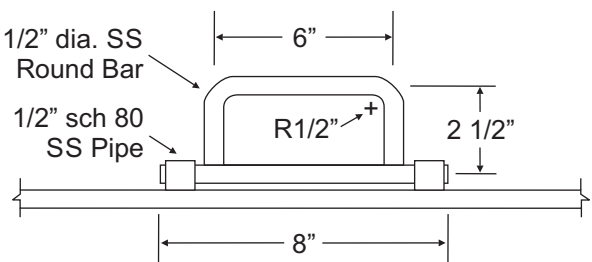

Round Standard Sizes*	
A	B
12.75	16.75
14.00	18.00
16.00	20.00
18.00	22.00
19.00	23.00
20.00	24.00
24.00	28.00
26.00	30.00

Clear opening = Interior (A).
 D - Evenly spaced mounting holes
 (3-5/8" Max between holes)
 All dimensions in inches.
 *Custom sizes are available.

Combing Mounting Options

Mounting Materials

Standard Options

Standard options include a stainless steel pipe fitting for the cover and a drop flop handle. Contact us for custom options.

Drop Flop Handle

1/2" dia. SS Round Bar
1/2" sch 80 SS Pipe

Valley Nut and Bolt Co.

10111 Tilley Road South, Olympia, WA 98512-9143
 800 562 8968 | 360 754 4877 | Fax: 360 357 9383
 www.valleynutandbolt.com

Combing Mount Oval Manhole Assembly

Plain view with bolting options. Not to scale. 08/2013

Oval Standard Sizes*

Interior		Exterior	
A	D	B	E
15	23	19	27
18	24	22	28
18	30	22	34
20	34	24	38

Clear opening = Interior (A/D)
 G - Evenly spaced mounting holes
 (3-5/8" Max between holes)
 All dimensions in inches.
 *Custom sizes are available.