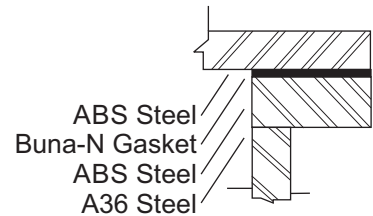

Combing Mounting Options

Mounting Materials

Standard Options

Standard options include a stainless steel pipe fitting for the cover and a drop flop handle. Contact us for custom options.

Drop Flop Handle

1/2" dia. SS Round Bar
1/2" sch 80 SS Pipe

Oval Standard Sizes*

Interior		Exterior	
A	D	B	E
15	23	19	27
18	24	22	28
18	30	22	34
20	34	24	38

Clear opening = Interior (A/D)
 G - Evenly spaced mounting holes
 (3-5/8" Max between holes)
 All dimensions in inches.
 *Custom sizes are available.

Combing Mounting Options

Mounting Materials

SS Flat Head Socket

SS Hex Bolt

SS Stud w/Plug Weld

Brass Hex Nut
 SS Washer

Standard Options

Standard options include a stainless steel pipe fitting for the cover and a drop flop handle. Contact us for custom options.

Drop Flop Handle

1/2" dia. SS Round Bar
 1/2" sch 80 SS Pipe