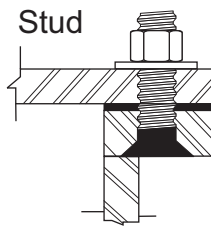

Combing Mounting Options