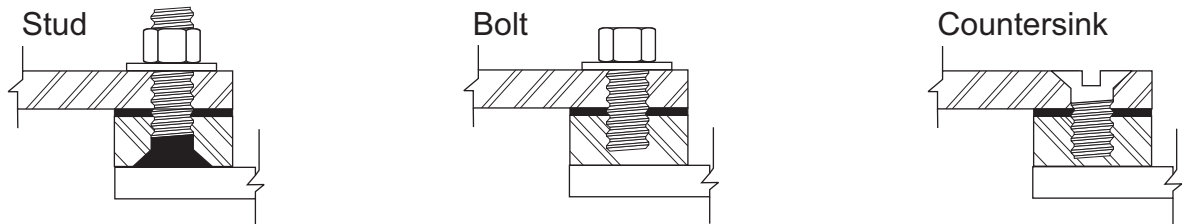

Deck Mounting Options