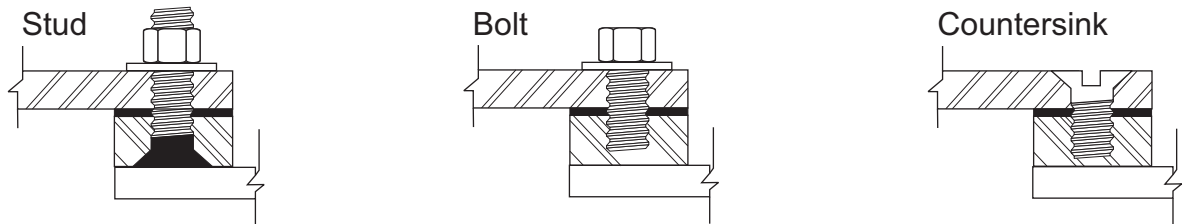

Valley Nut and Bolt Co.

10111 Tilley Road South, Olympia, WA 98512-9143
 800 562 8968 | 360 754 4877 | Fax: 360 357 9383
 www.valleynutandbolt.com

Deck Mount Circular Manhole Assembly

Plain view with bolting options. Not to scale. 08/2013

Round Standard Sizes*	
A	B
12.75	16.75
14.00	18.00
16.00	20.00
18.00	22.00
19.00	23.00
20.00	24.00
24.00	28.00
26.00	30.00

Clear opening = Interior (A).
 D - Evenly spaced mounting holes
 (3-5/8" Max between holes)
 All dimensions in inches.
 *Custom sizes are available.

Deck Mounting Options

Mounting Materials

Standard Options

Standard options include a stainless steel pipe fitting for the cover and a drop flop handle. Contact us for custom options.

Drop Flop Handle

Valley Nut and Bolt Co.

Oval Standard Sizes*

Interior		Exterior	
A	D	B	E
15	23	19	27
18	24	22	28
18	30	22	34
20	34	24	38

Clear opening = Interior (A/D)
 G - Evenly spaced mounting holes
 (3-5/8" Max between holes)
 All dimensions in inches.
 *Custom sizes are available.