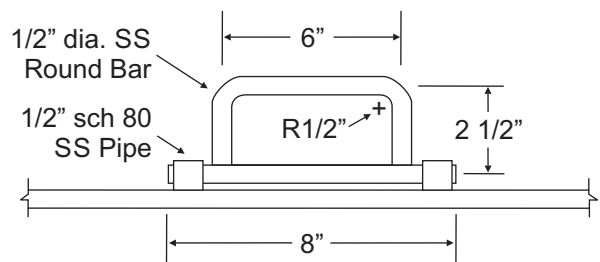

Round Standard Sizes*	
A	B
12.75	16.75
14.00	18.00
16.00	20.00
18.00	22.00
19.00	23.00
20.00	24.00
24.00	28.00
26.00	30.00

Clear opening = Interior (A).
 D - Evenly spaced mounting holes
 (3-5/8" Max between holes)
 All dimensions in inches.
 *Custom sizes are available.

Deck Mounting Options

Mounting Materials

Standard Options

Standard options include a stainless steel pipe fitting for the cover and a drop flop handle. Contact us for custom options.

Drop Flop Handle

Valley Nut and Bolt Co.

10111 Tilley Road South, Olympia, WA 98512-9143
 800 562 8968 | 360 754 4877 | Fax: 360 357 9383
 www.valleynutandbolt.com

Deck Mount Oval Manhole Assembly

Plain view with bolting options. Not to scale. 08/2013

Oval Standard Sizes*

Interior		Exterior	
A	D	B	E
15	23	19	27
18	24	22	28
18	30	22	34
20	34	24	38

Clear opening = Interior (A/D)
 G - Evenly spaced mounting holes
 (3-5/8" Max between holes)
 All dimensions in inches.
 *Custom sizes are available.