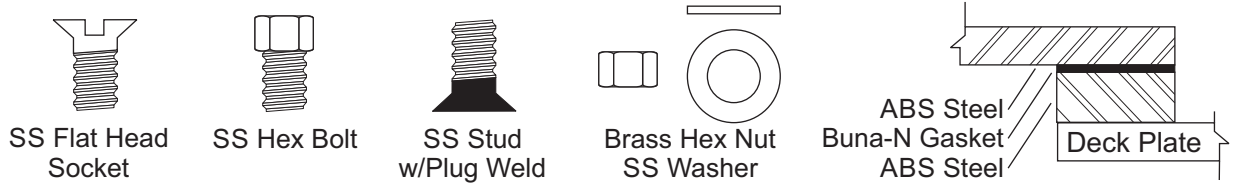

Oval Standard Sizes*

Interior		Exterior	
A	D	B	E
15	23	19	27
18	24	22	28
18	30	22	34
20	34	24	38

Clear opening = Interior (A/D)
 G - Evenly spaced mounting holes
 (3-5/8" Max between holes)
 All dimensions in inches.
 *Custom sizes are available.

Deck Mounting Options

Mounting Materials

Standard Options

Standard options include a stainless steel pipe fitting for the cover and a drop flop handle. Contact us for custom options.

Drop Flop Handle

1/2" dia. SS Round Bar
 1/2" sch 80 SS Pipe