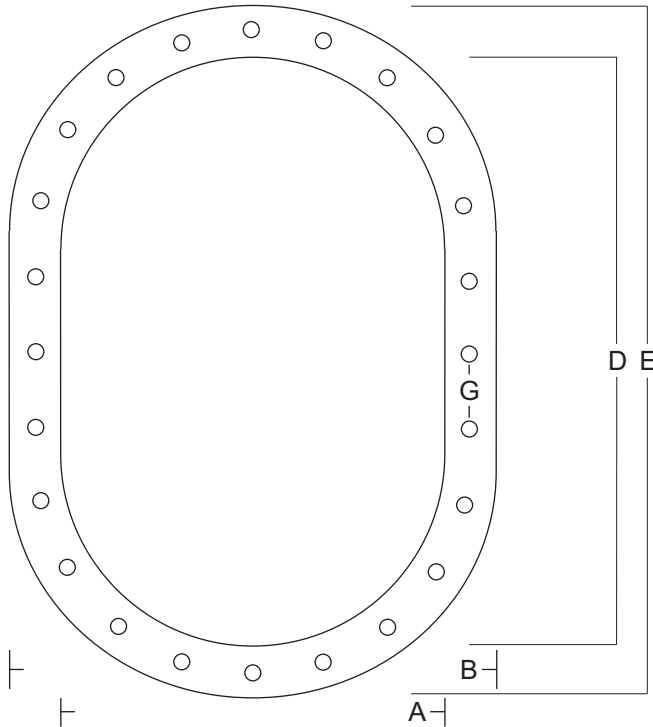

Round Standard Sizes*	
A	B
12.75	16.75
14.00	18.00
16.00	20.00
18.00	22.00
19.00	23.00
20.00	24.00
24.00	28.00
26.00	30.00

Clear opening = Interior (A).
 D - Evenly spaced mounting holes
 (3-5/8" Max between holes)
 All dimensions in inches.
 *Custom sizes are available.

Deck Mounting Options

Mounting Materials

Standard Options

Standard options include a stainless steel pipe fitting for the cover and a drop flop handle. Contact us for custom options.

Drop Flop Handle

Valley Nut and Bolt Co.

10111 Tilley Road South, Olympia, WA 98512-9143
 800 562 8968 | 360 754 4877 | Fax: 360 357 9383
 www.valleynutandbolt.com

Deck Mount Oval Manhole Assembly

Plain view with bolting options. Not to scale. 08/2013

Oval Standard Sizes*

Interior		Exterior	
A	D	B	E
15	23	19	27
18	24	22	28
18	30	22	34
20	34	24	38

Clear opening = Interior (A/D)
 G - Evenly spaced mounting holes
 (3-5/8" Max between holes)
 All dimensions in inches.
 *Custom sizes are available.