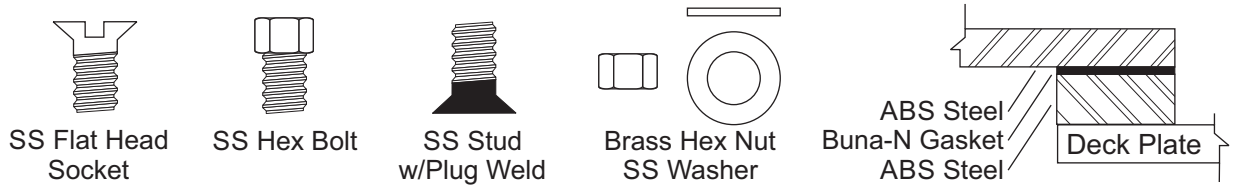

Mounting Materials