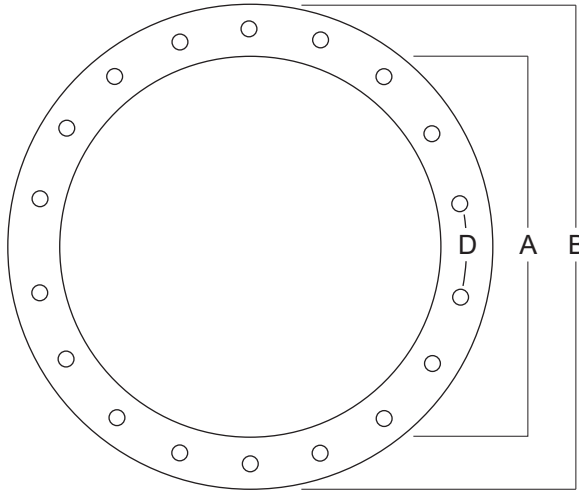

Valley Nut and Bolt Co.

10111 Tilley Road South, Olympia, WA 98512-9143
 800 562 8968 | 360 754 4877 | Fax: 360 357 9383
 www.valleynutandbolt.com

Deck Mount Circular Manhole Assembly

Plain view with bolting options. Not to scale. 08/2013

Round Standard Sizes*	
A	B
12.75	16.75
14.00	18.00
16.00	20.00
18.00	22.00
19.00	23.00
20.00	24.00
24.00	28.00
26.00	30.00

Clear opening = Interior (A).
 D - Evenly spaced mounting holes
 (3-5/8" Max between holes)
 All dimensions in inches.
 *Custom sizes are available.

Deck Mounting Options

Mounting Materials

Standard Options

Standard options include a stainless steel pipe fitting for the cover and a drop flop handle. Contact us for custom options.

Drop Flop Handle

Valley Nut and Bolt Co.

Oval Standard Sizes*

Interior		Exterior	
A	D	B	E
15	23	19	27
18	24	22	28
18	30	22	34
20	34	24	38

Clear opening = Interior (A/D)
 G - Evenly spaced mounting holes
 (3-5/8" Max between holes)
 All dimensions in inches.
 *Custom sizes are available.